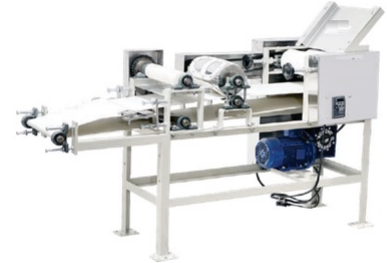

Dough Sheeter and Cutting Machine Conveyor Type

~~Rs. 143000~~ **Rs. ₹ 135,800**
(GST Extra)

Technical Specifications

Production Capacity	: 1500 Nos
Weight in Kgs	: 110 Kgss
Dimension in Inches (L X W X H)	: 63" x 23" x 45"
Motor Power	: 0.5 Hp

Features

- 1. Adjustable Temperature Control:** Chocolate fountain machines often come with adjustable temperature controls to maintain the chocolate at the desired consistency and prevent burning.
- 2. Tiered Fountain Design:** They feature a tiered fountain design, allowing the melted chocolate to flow down multiple levels, creating an enticing visual display.
- 3. Dipping Accessories:** Many machines come with dipping accessories such as skewers or forks for guests to use for dipping various treats into the chocolate.
- 4. Easy Assembly and Disassembly:** They are designed for easy setup and disassembly, making it convenient for caterers and event planners to transport and operate the fountain.